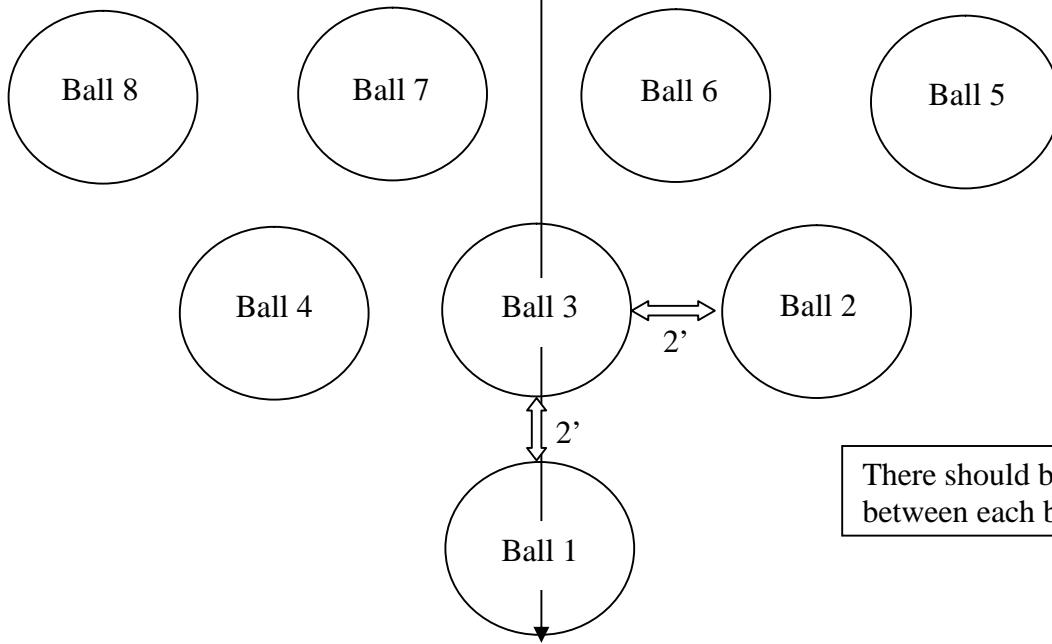

**Novice Treibball field**

Handler stays within 10' of the goal for Novice Level

50 - 80 feet

(Distance determined by the max. distance you have available for Standard level- Novice is set at half that distance)

(Playing area width is approx. half the length of the standard level course)

There should be 2' between each ball